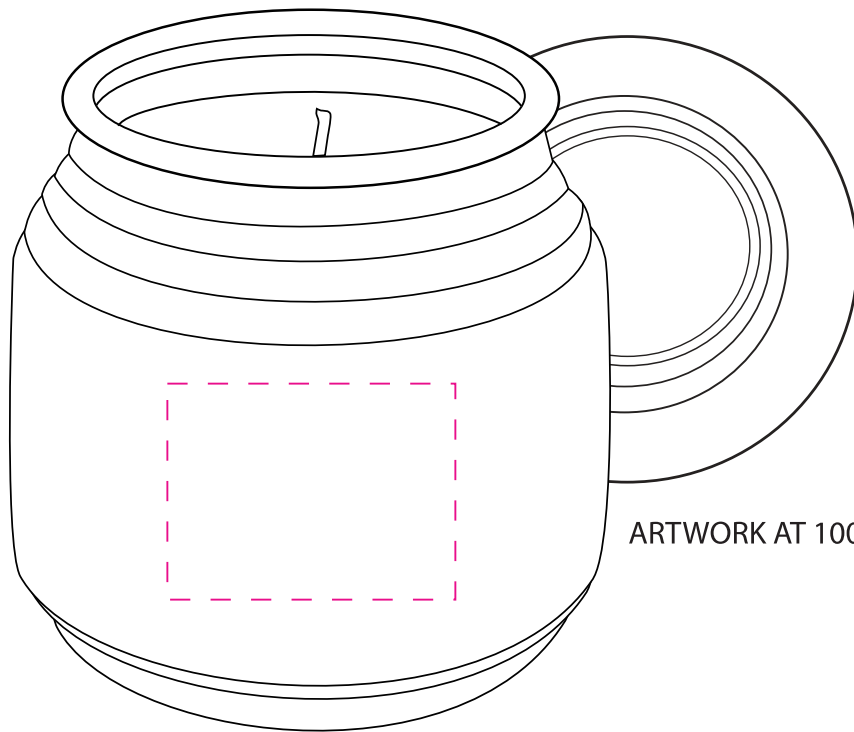

CW 1600

Connolly

**Aromatherapy
Wax Candle
in 8 oz. Glass
Patio Jars**

ARTWORK AT 100%

CW 1600

Item Size: 3.125" W x 3.75" H

Max Imprint Size: 1.5" W x 1.125" H

Imprint Method: Silkscreen